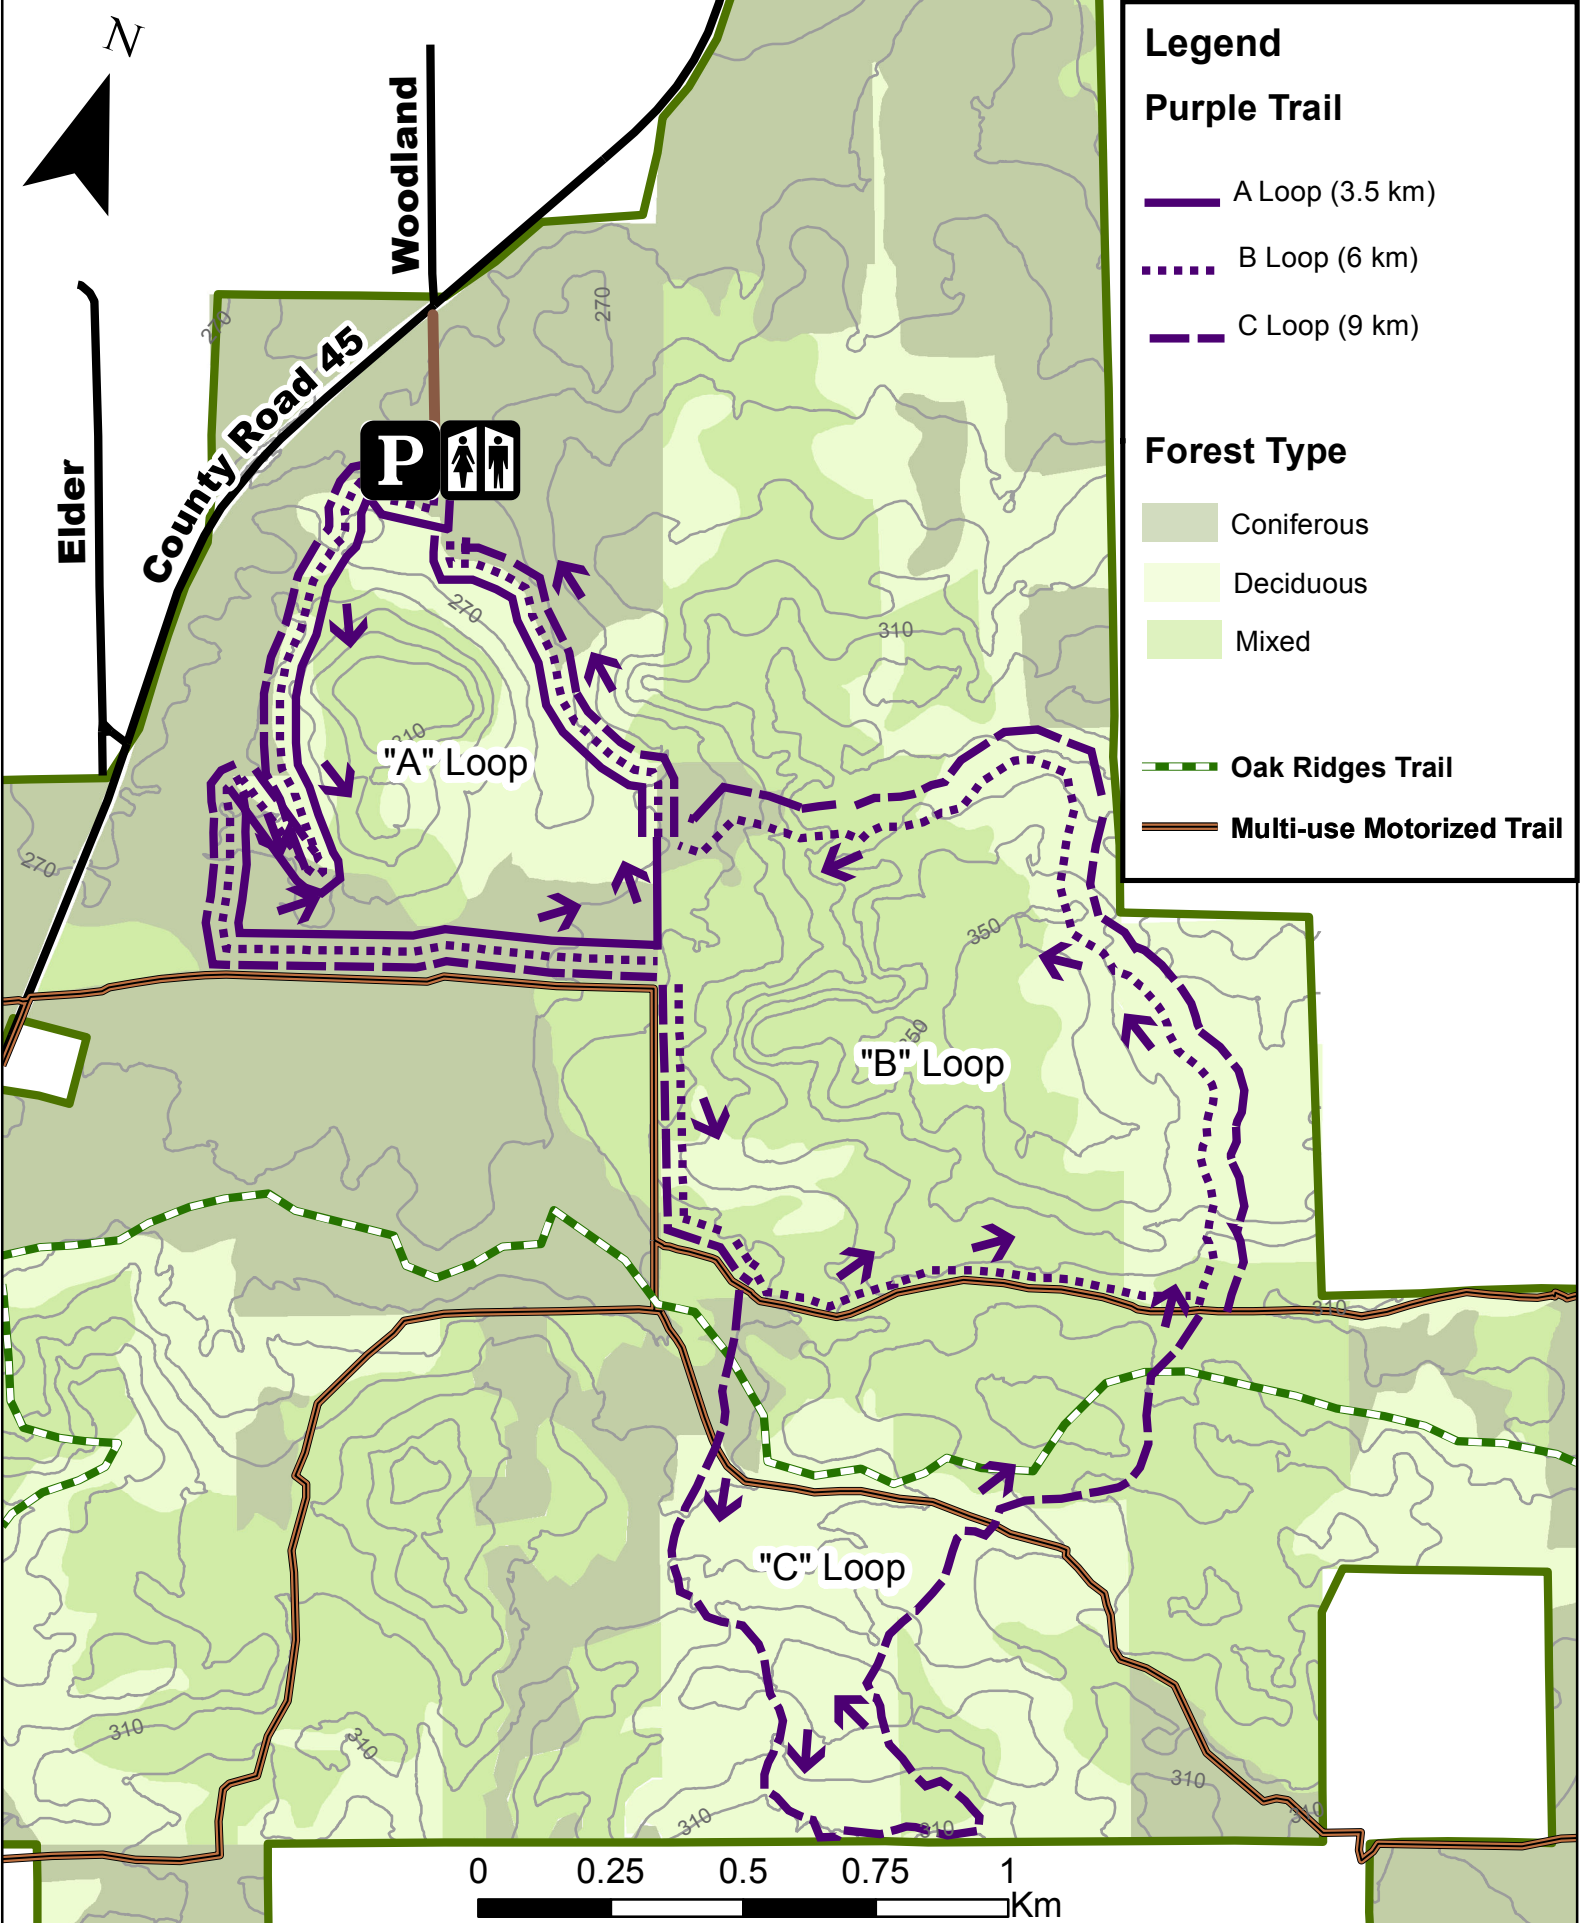

Purple Trail

All Non-Motorized Uses Permitted

Legend

Purple Trail

- A Loop (3.5 km)
- B Loop (6 km)
- C Loop (9 km)

Forest Type

- Coniferous
- Deciduous
- Mixed
- Oak Ridges Trail
- Multi-use Motorized Trail

"A" Loop

"B" Loop

"C" Loop