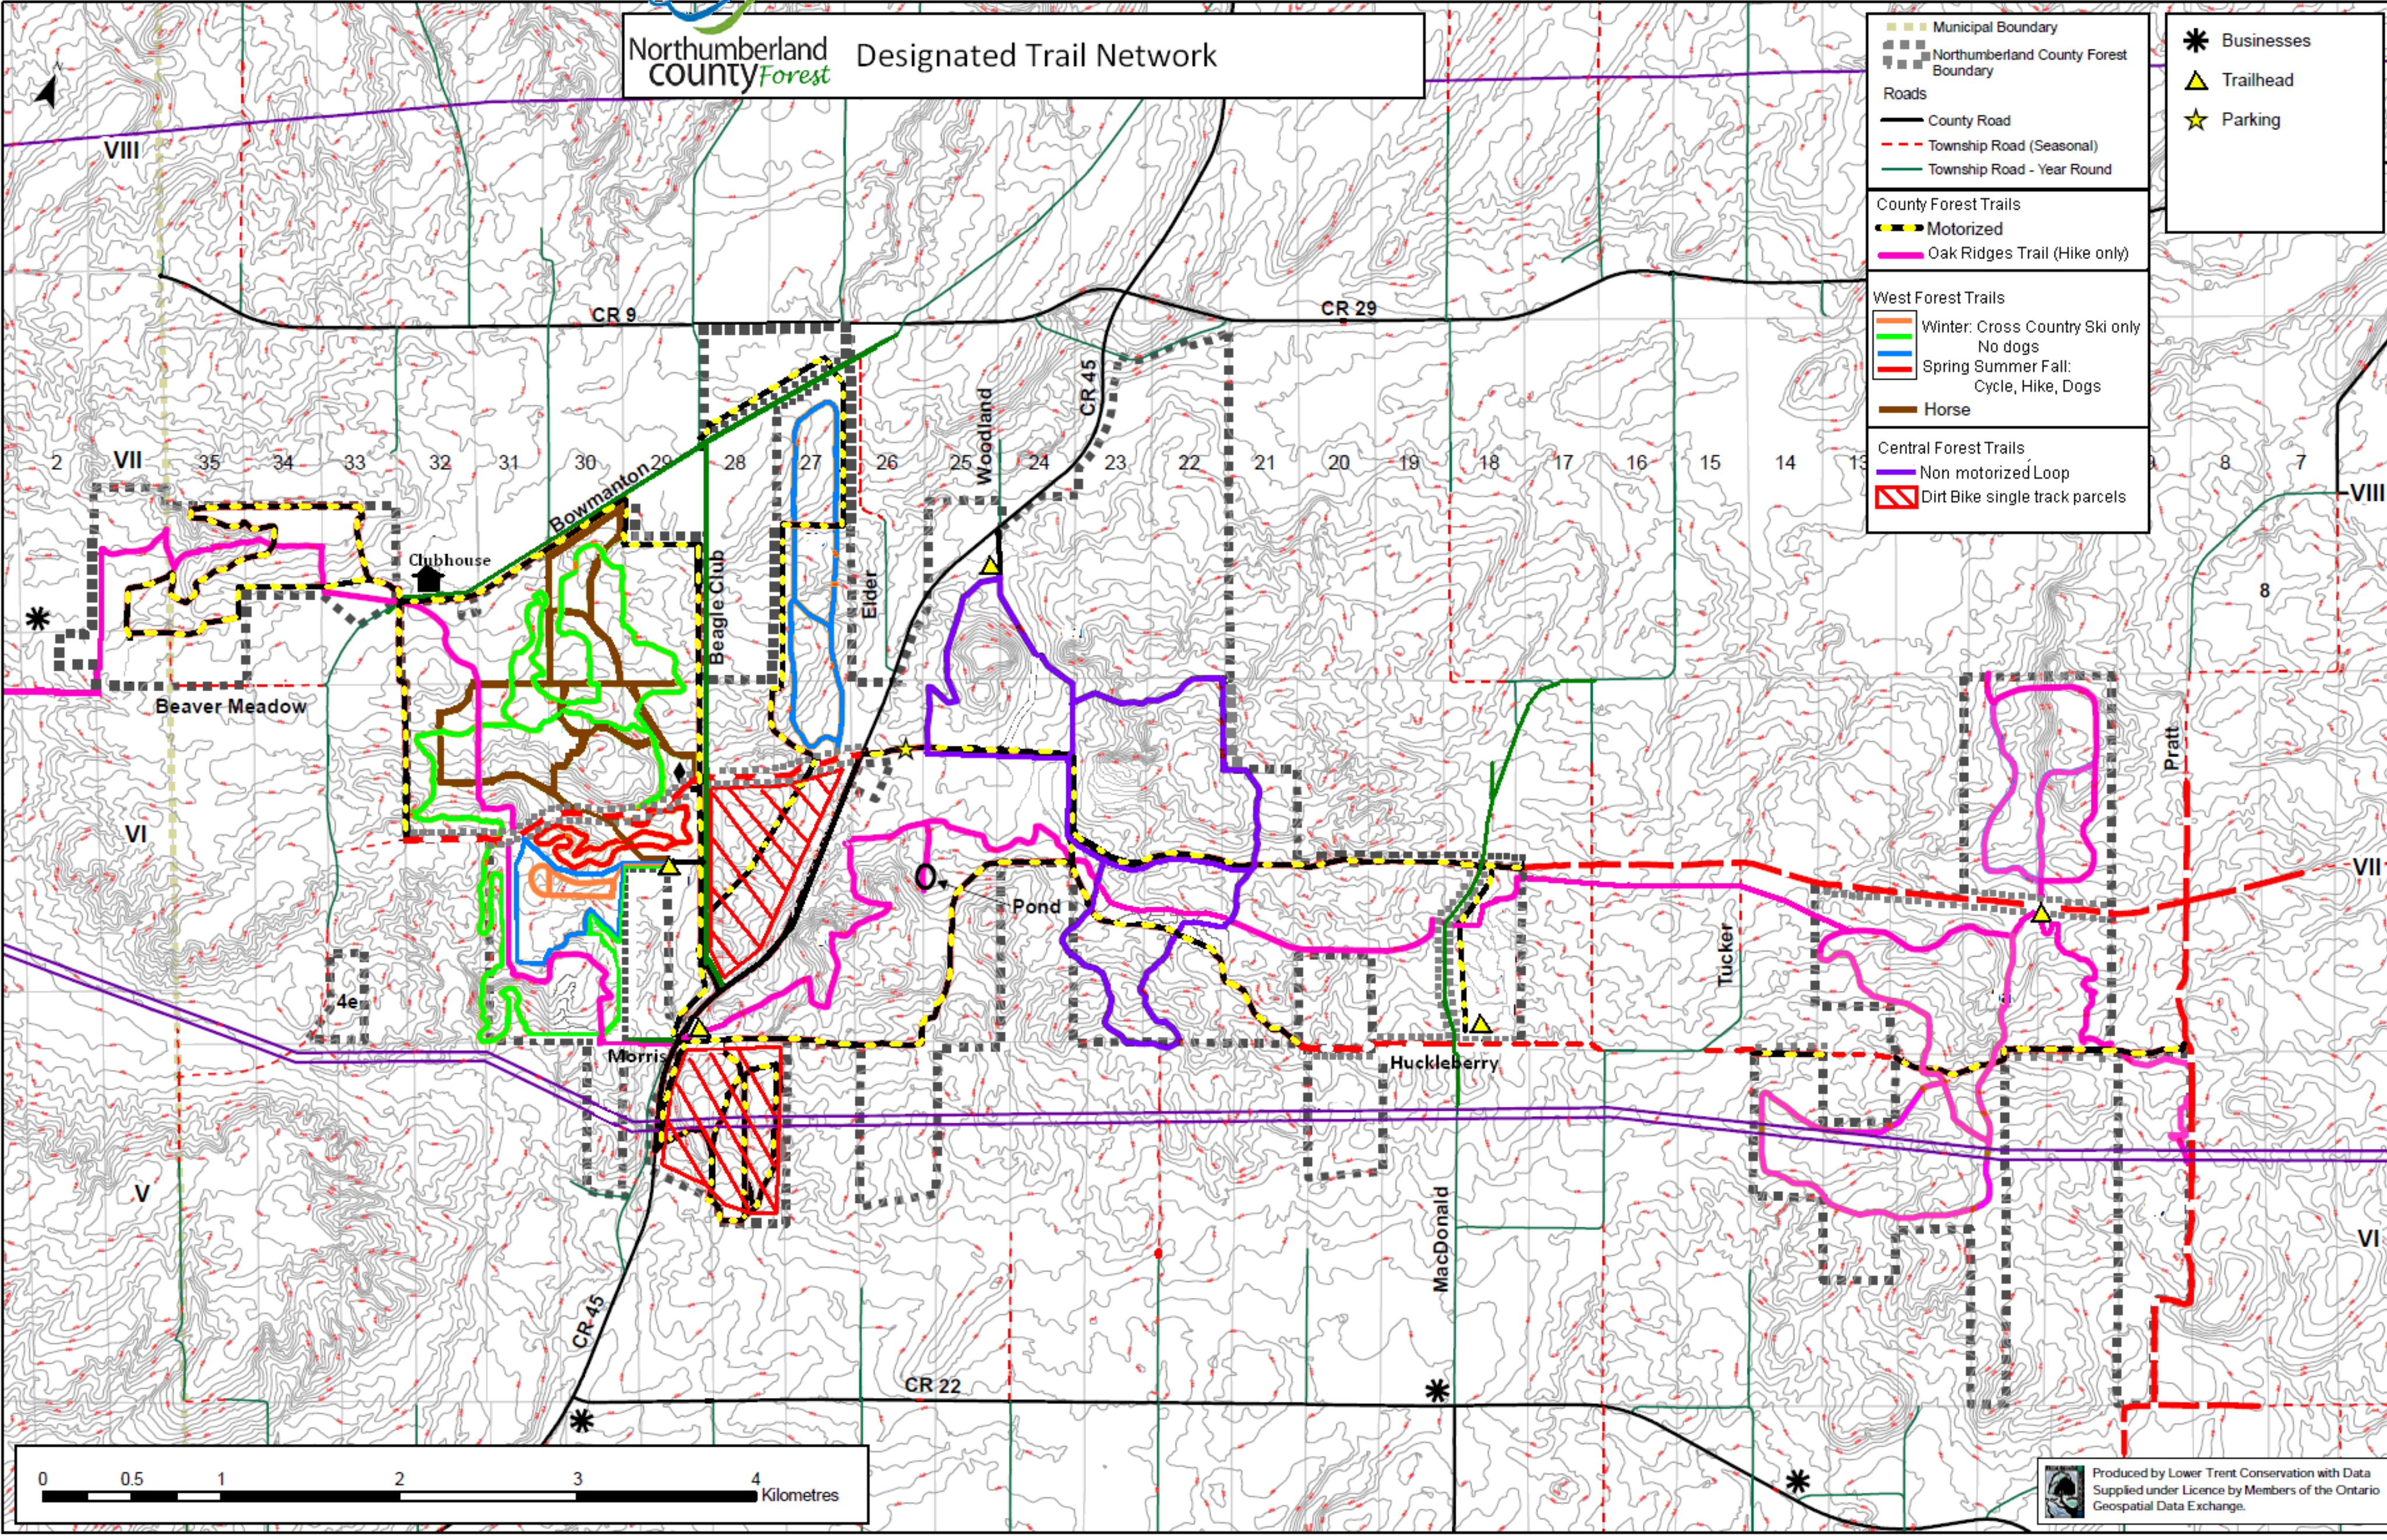

Northumberland County Forest Designated Trail Network

Municipal Boundary	Businesses
Northumberland County Forest Boundary	Trailhead
<b>Roads</b>	Parking
County Road	
Township Road (Seasonal)	
Township Road - Year Round	
<b>County Forest Trails</b>	
Motorized	
Oak Ridges Trail (Hike only)	
<b>West Forest Trails</b>	
Winter: Cross Country Ski only No dogs	
Spring Summer Fall: Cycle, Hike, Dogs	
Horse	
<b>Central Forest Trails</b>	
Non motorized Loop	
Dirt Bike single track parcels	

Produced by Lower Trent Conservation with Data Supplied under Licence by Members of the Ontario Geospatial Data Exchange.